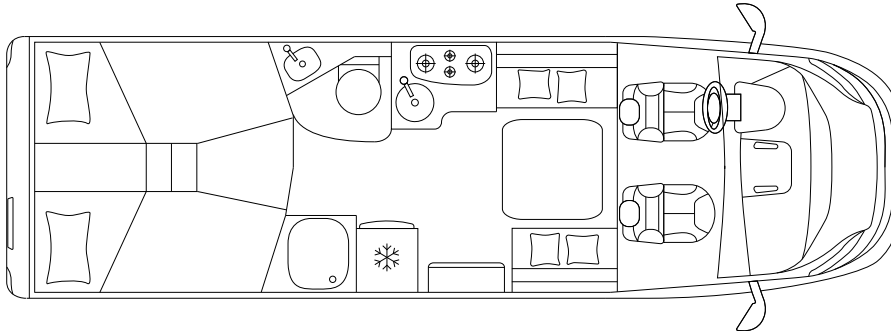

ECOVIP L 4009 DS

LOW-PROFILES

Fiat Ducato 35 Light

Fiat Ducato 43 Heavy

CHASSIS & ENGINE

Chassis	Fiat Ducato 35 Light	
Maximum power	kW (PS)	88 (120)
Engine displacement	cc	2.287
Weight in running order	kg	\
Payload	kg	\
Max. total weight	kg	3.500

DIMENSIONS & WEIGHT

External length / width / height	cm	740 / 225 / 296
Internal width / height	cm	212 / 205
Wheelbase	mm	4.035
Towable mass	kg	2.000
Type-approved seats		4^s
Garage dimensions (L × W × H)	cm	121^{max} / 95^{min} × 212 × 124

We use cookies on our website. Some of them are essential, while others help us to improve this website and your experience. [Read more](#)

Alright