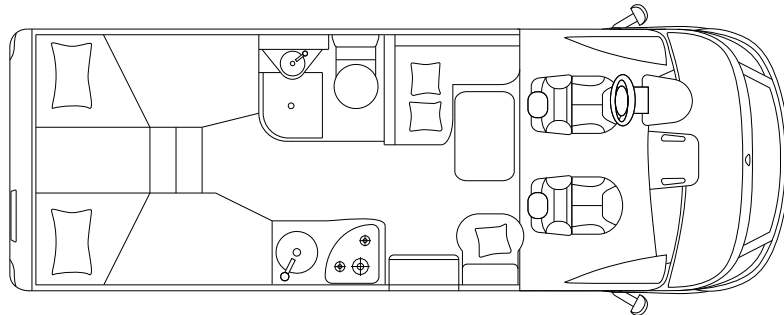

ECOVIP H 2109

MOTORHOMES

Fiat Ducato 35 Light

Fiat Ducato 43 Heavy

CHASSIS & ENGINE

Chassis	Fiat Ducato 35 Light	
Maximum power	kW (PS)	88 (120)
Engine displacement	cc	2.287
Weight in running order	kg	\
Payload	kg	\
Max. total weight	kg	3.500

DIMENSIONS & WEIGHT

External length / width / height	cm	659 / 225 / 296
Internal width / height	cm	212 / 205
Wheelbase	mm	3.450
Towable mass	kg	2.000
Type-approved seats	4 ^s / 5 ^o	
Garage dimensions (L × W × H)	cm	\

We use cookies on our website. Some of them are essential, while others help us to improve this website and your experience. [Read more](#)

Alright

SLEEPING & LIVING

Berths		4 ^s + 1 ^o
Right side rear bed / left side rear bed (L × W)	cm	197 × 82 / 185 × 82
Dinette bed	cm	188 × 90 / 45 ^o
Drop-down bed	cm	190 × 145