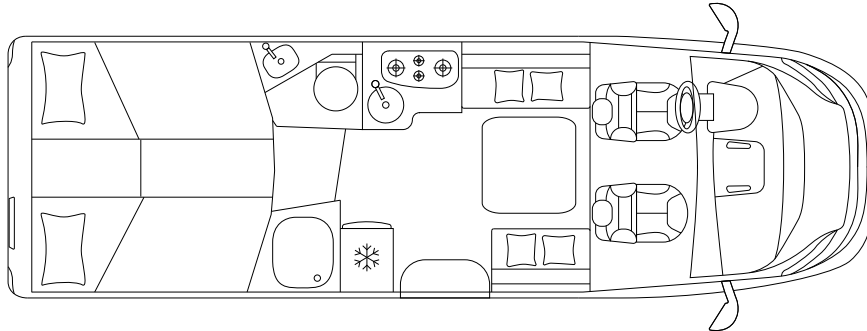

KOSMO 509 L

LOW-PROFILES

Fiat Ducato 35 Light

Fiat Ducato 43 Heavy

CHASSIS & ENGINE

Chassis	Fiat Ducato 35 Light	
Maximum power	kW (PS)	88 (120)
Engine displacement	cc	2.287
Weight in running order	kg	2.981
Payload	kg	519 ^s / 669 ^o
Max. total weight	kg	3.500 ^s / 3.650 ^o

DIMENSIONS & WEIGHT

External length / width / height	cm	741 / 233 / 290
Internal width / height	cm	218 / 213
Wheelbase	mm	4.035
Towable mass	kg	2.000
Type-approved seats		4 ^s / 5 ^o
Garage dimensions (L × W × H)	cm	108 × 218 × 118

We use cookies on our website. Some of them are essential, while others help us to improve this website and your experience. [Read more](#)

Alright

SLEEPING & LIVING

Berths		2 ^s + 2 ^o + 1 ^o
Right side rear bed / left side rear bed (L × W)	cm	205 × 80 / 210 × 80
Dinette bed	cm	200 × 115 ^o
Drop-down bed	cm	195 × 133 ^o