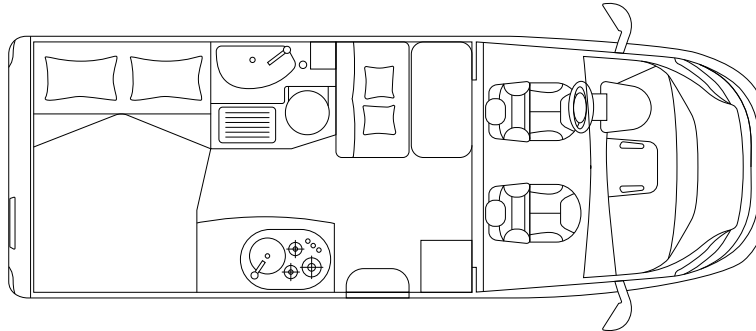

KOSMO COMPACT 5

COMPACT

Fiat Ducato 35 Light

Fiat Ducato 43 Heavy

CHASSIS & ENGINE

Chassis	Fiat Ducato 35 Light	
Maximum power	kW (PS)	88 (120)
Engine displacement	cc	2.287
Weight in running order	kg	2.626
Payload	kg	874 ^s / 1.024 ^o
Max. total weight	kg	3.500 ^s / 3.650 ^o

DIMENSIONS & WEIGHT

External length / width / height	cm	595 / 214 / 271
Internal width / height	cm	200 / 195
Wheelbase	mm	3.450
Towable mass	kg	2.000
Type-approved seats		4
Garage dimensions (L × W × H)	cm	64 ^{max} / 55 ^{min} × 218 × 115

We use cookies on our website. Some of them are essential, while others help us to improve this website and your experience. [Read more](#)

Alright

SLEEPING & LIVING

Berths		2 ^S + 1 ^O
Rear double bed (L × W)	cm	194 × 140 ^{max} / 130 ^{min}
Dinette bed	cm	185 × 70 ^{max} / 43 ^{min} ^O