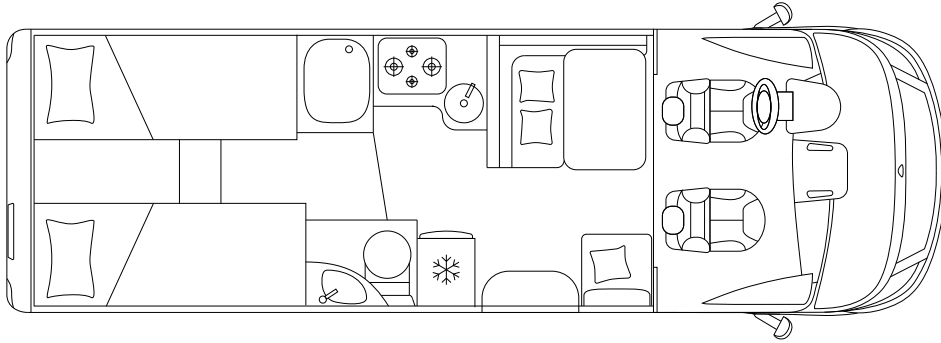

KOSMO 909

MOTORHOMES

Fiat Ducato 35 Light

Fiat Ducato 43 Heavy

CHASSIS & ENGINE

Chassis		Fiat Ducato 35 Light
Maximum power	kW (PS)	88 (120)
Engine displacement	cc	2.287
Weight in running order	kg	3.019
Payload	kg	481^s / 631°
Max. total weight	kg	3.500^s / 3.650^o

DIMENSIONS & WEIGHT

External length / width / height	cm	741 / 233 / 290
Internal width / height	cm	218 / 213
Wheelbase	mm	4.035
Towable mass	kg	2.000
Type-approved seats		4^s / 5°
Garage dimensions (L × W × H)	cm	109 × 218 × 121

SLEEPING & LIVING

Seats 4^s / 5°