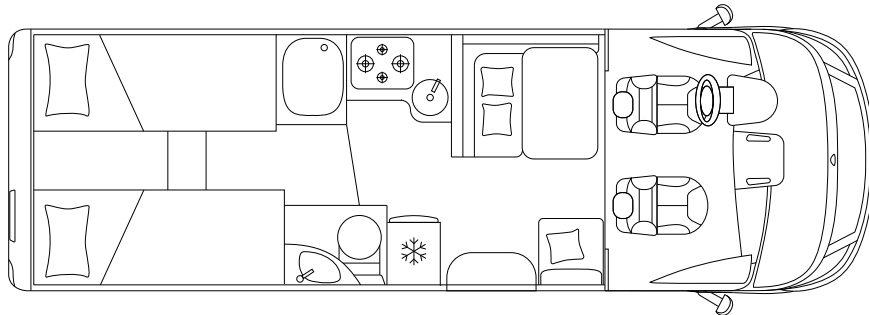

KOSMO EMBLEMA 909 E

MOTORHOMES

Fiat Ducato 35 Light

Fiat Ducato 43 Heavy

CHASSIS & ENGINE

Chassis		Fiat Ducato 35 Light
Maximum power	kW (PS)	103 (140)
Engine displacement	cc	2.287
Weight in running order	kg	3.052
Payload	kg	448 ^s / 598 ^o
Max. total weight	kg	3.500 ^s / 3.650 ^o

DIMENSIONS & WEIGHT

External length / width / height	cm	741 / 233 / 294
Internal width / height	cm	218 / 213
Wheelbase	mm	4.035
Towable mass	kg	2.000
Type-approved seats		4 ^s / 5 ^o
Garage dimensions (L × W × H)	cm	109 × 218 × 121

We use cookies on our website. Some of them are essential, while others help us to improve this website and your experience. [Read more](#)

Alright

SLEEPING & LIVING

Berths		4 ^s + 1 ^o
Right side rear bed / left side rear bed (L × W)	cm	207 × 80 / 200 × 80
Dinette bed	cm	200 × 115 ^o
Drop-down bed	cm	196 × 150